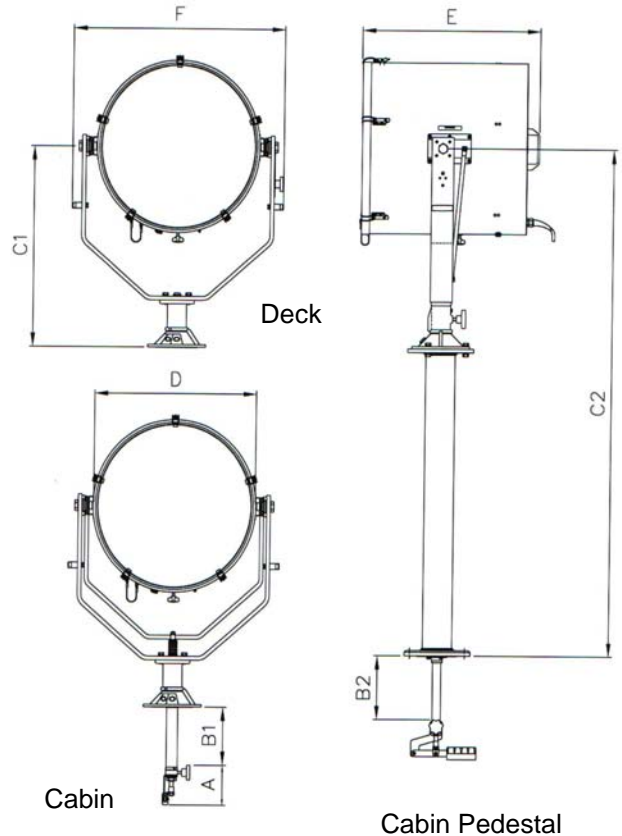

**L560 Issue 4
Tungsten Halogen
Manual Operation**

APPLICATION

The FRANCIS Lite range of searchlights incorporate the design features required to successfully operate searchlights in the most demanding product operating environments on land and sea.

The L560 has excellent illumination characteristics, a powerful, focusable beam and is suitable for use on works boats, smaller cargo vessels and bridge wing projectors.

PART NUMBERS

Type	Part Number
L560 Deck 3kw 110/240v	A2969
Cabin Control Assembly	C23348-01
Cabin Pedestal Control Assembly	C22786-01
Deck Pedestal	C22800-79

SPECIFICATION

- Constructed from Marine grade materials & fixings.
- Parabolic formed aluminium reflector.
- Powder coated finish.
- External lamp focus adjustment.
- Toughened front glass.
- Light shield to prevent unwanted glare & stray light.
- Tungsten Halogen light source.
- Sealing to IP66.
- Special B1, B2 and C2 dimensions available on request.
- Full 450° rotation.
- Vertical movement +30° to - 25°

PERFORMANCE DATA

Volt's	Lamp life	Range (m)	PBCP x1000	*Div	Watts	Lamp Cap	Lamp Part Number
115v	400 hrs	2450	4850	6.3	3000	G38	D9843
220/240v	400 hrs	2450	4850	6.3	3000	G38	D22559
115v	400 hrs	2030	3900	4.8	2000	G38	D1823
220/240v	400 hrs	2030	3900	4.8	2000	G38	D4604

*Inclusive angle

Francis Searchlights Limited
Union Road, Bolton, BL2 2HJ, UK
Tel 44 (0) 1204 558960 Fax 44 (0) 1204 558969
Email sales@francis.co.uk Web site www.francis.co.uk

All dimensions in Millimeters

Base fixings

Deck & Cabin - 3 holes $\varnothing 11$ on a 174 PCD
Cabin Pedestal - 4 holes $\varnothing 12.5$ on a 270 PCD
Central hole: Cabin $\varnothing 52$, CP $\varnothing 95$

Dimensions

A	B1	B2	C1	C2	D	E	F1
130	190	210	659	1663	560	616	731

Weights